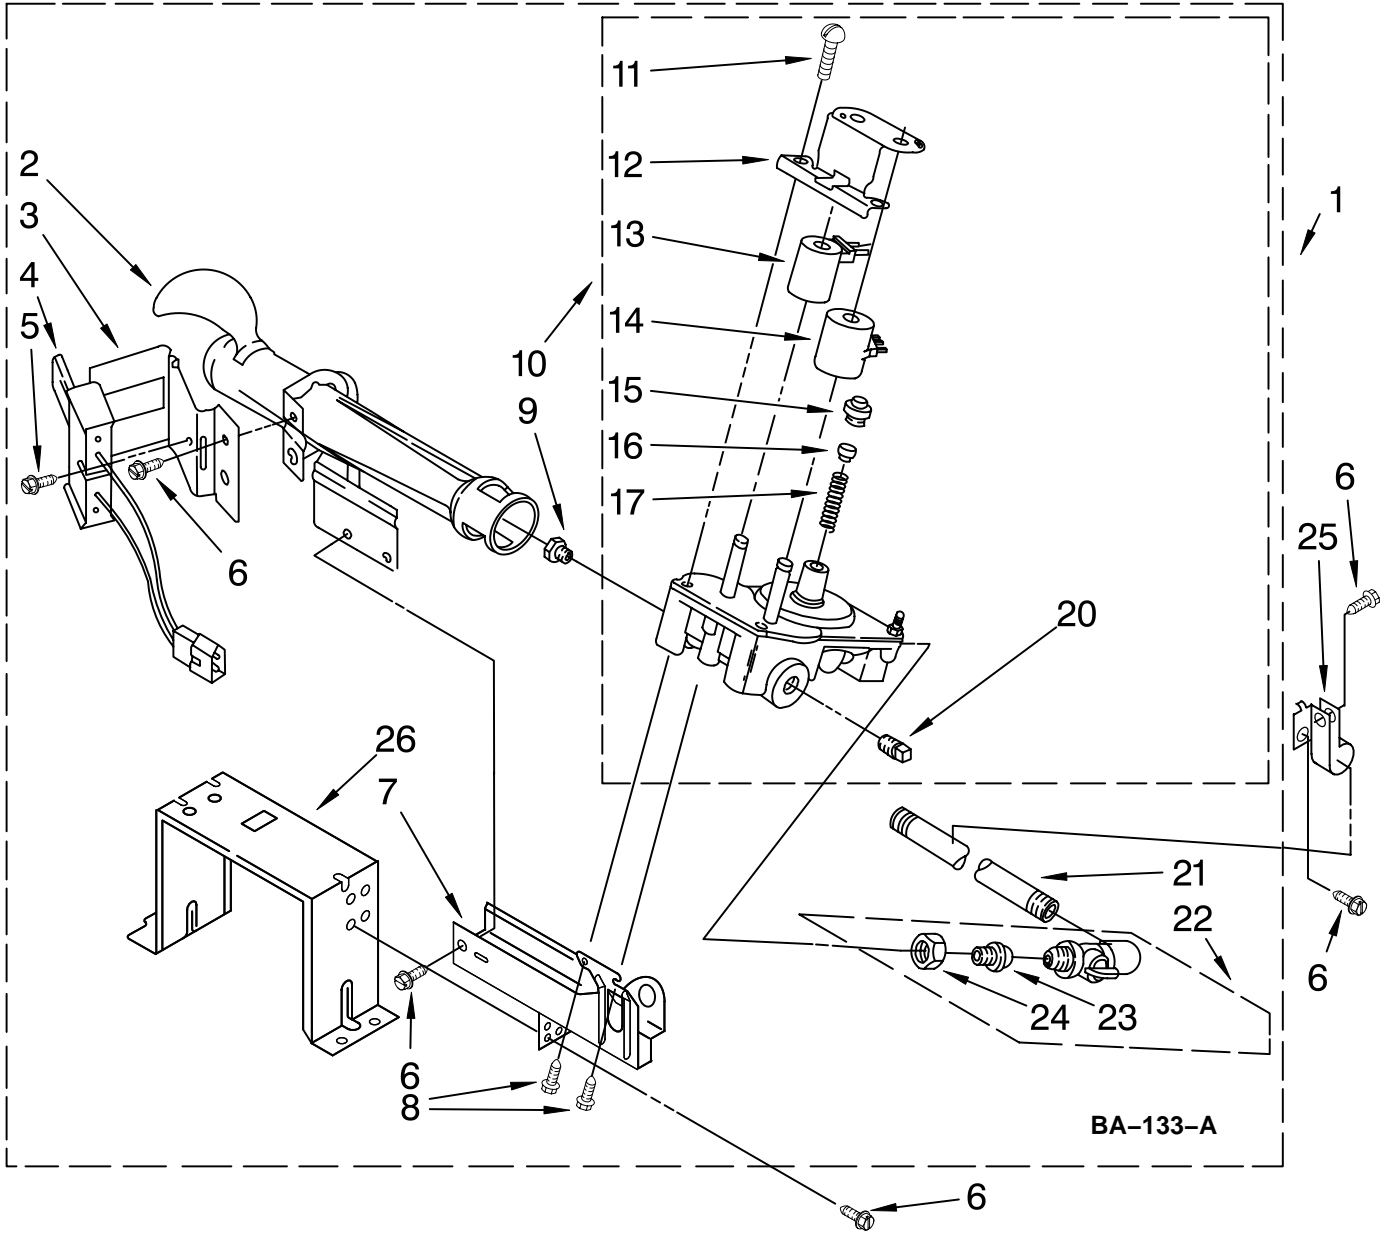

3401797 BURNER ASSEMBLY

For Model: CGM2761KQ1
(Designer White)

USE WITH TYPE 1 – NATURAL, TYPE 2 – MIXED,
AND TYPE 4 – LIQUEFIED PROPANE AND BUTANE GASES

FOR ORDERING INFORMATION REFER TO PARTS PRICE LIST

3401797 BURNER ASSEMBLY

For Model: CGM2761KQ1
(Designer White)

USE WITH TYPE 1 – NATURAL, TYPE 2 – MIXED,
AND TYPE 4 – LIQUEFIED PROPANE AND BUTANE GASES

Illus. No.	Part No.	DESCRIPTION
1	3401797	Burner Assembly 60 Hz. (Type 1, 2 & 3) (White Rodgers)
2	688617	Tube, Burner
3	694298	Bracket, Ignitor
4	686590	Ignitor
5	3393909	Screw & Washer (8-32 x 5/8)
6	343641	Screw, 10-16 x 1/2
7	3389871	Base, Burner
8	3387057	Screw, 10-16 x 1/2 (3)
9		Orifice, Burner
	3397656	Type 1
	15775	Type 2
10	3401775	Valve, Gas 60 Hz. (Complete)
11	694421	Screw, 8-32 x 1/2 (2)
12	694538	Bracket, Coil
13	694540	Coil, 60 Hz. (2 Terminal) (Main)
14	694539	Coil, 60 Hz. (Split) (3 Terminal) (Pilot Position)
15	694424	Leak, Limiter
16	694423	Screw, Regulator Adjustment
17	694422	Spring, Regulator
20	239822	Plug, Pipe
21	3387224	Pipe, Gas Supply
22	697441	Valve & Union Shut-Off
23	3393767	Pipe, Tail
24	233076	Nut, Compression
25	3387561	Clamp, Pipe
26	3389889	Bracket, Support

Following Parts Not Illustrated

694572 Conversion Kit
(Type 1 and 2)
to Type (4) L.P.G.

BA-133-A

FOR ORDERING INFORMATION REFER TO PARTS PRICE LIST